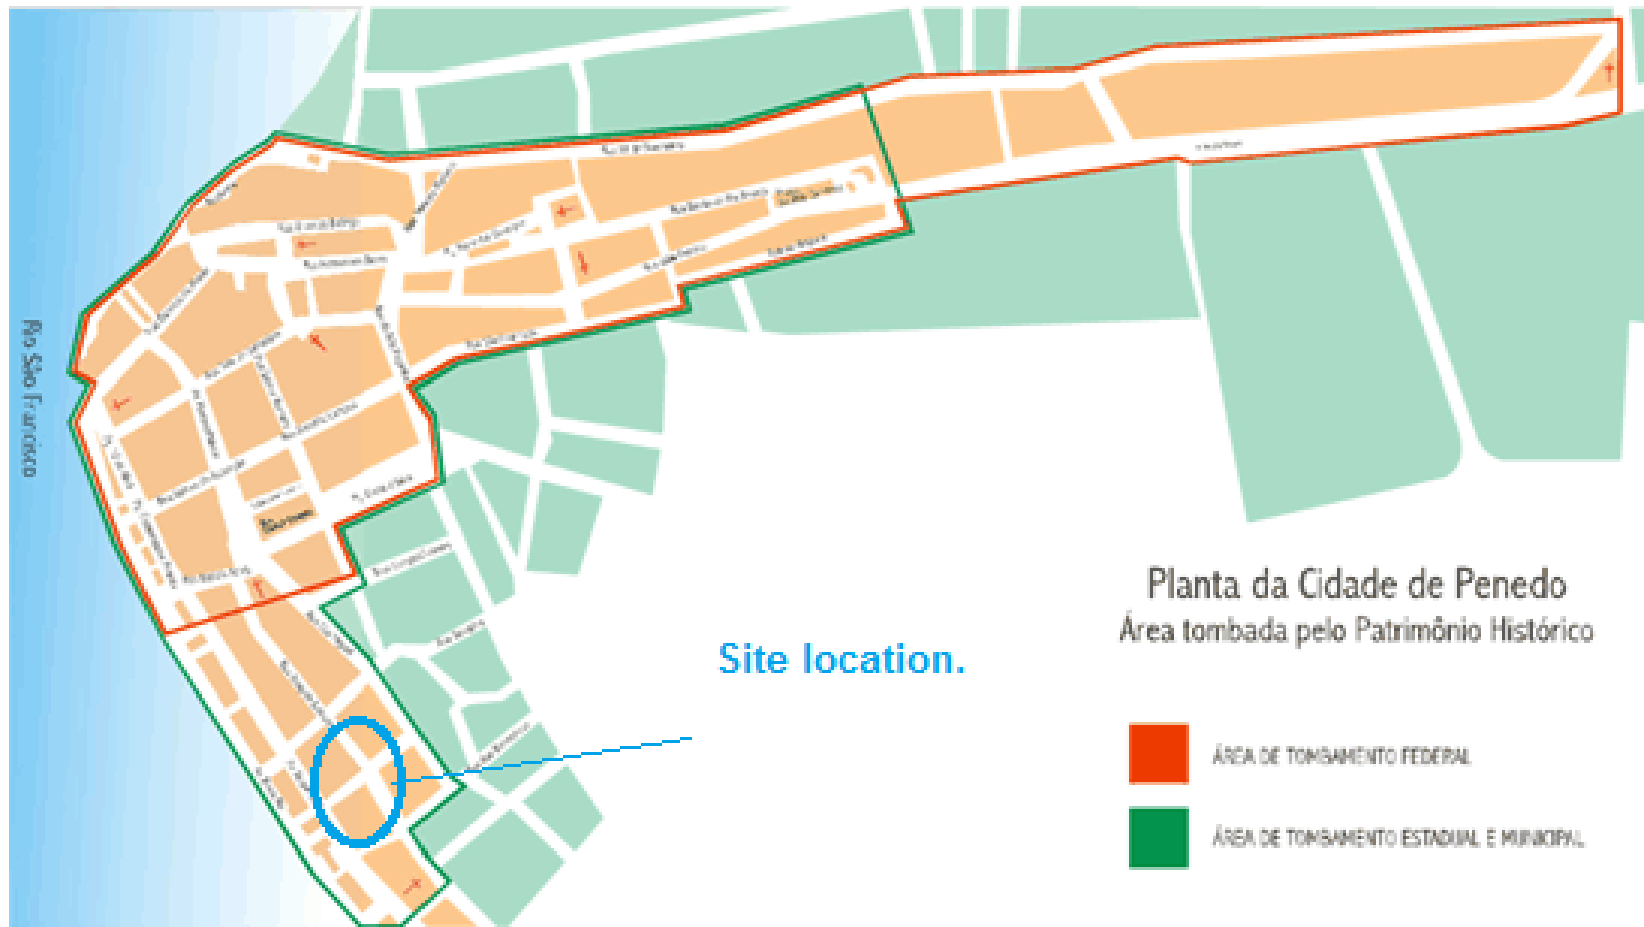

Penedo - Areas registered by Municipal, State and Federal Registers of Historic Places

Blue Circle: Design Competition Project Site

Area outlined in Red: Registered by the Federal Register of Historic Places

Area outlined in Green: Registered by State and Municipal Registers of Historic Places